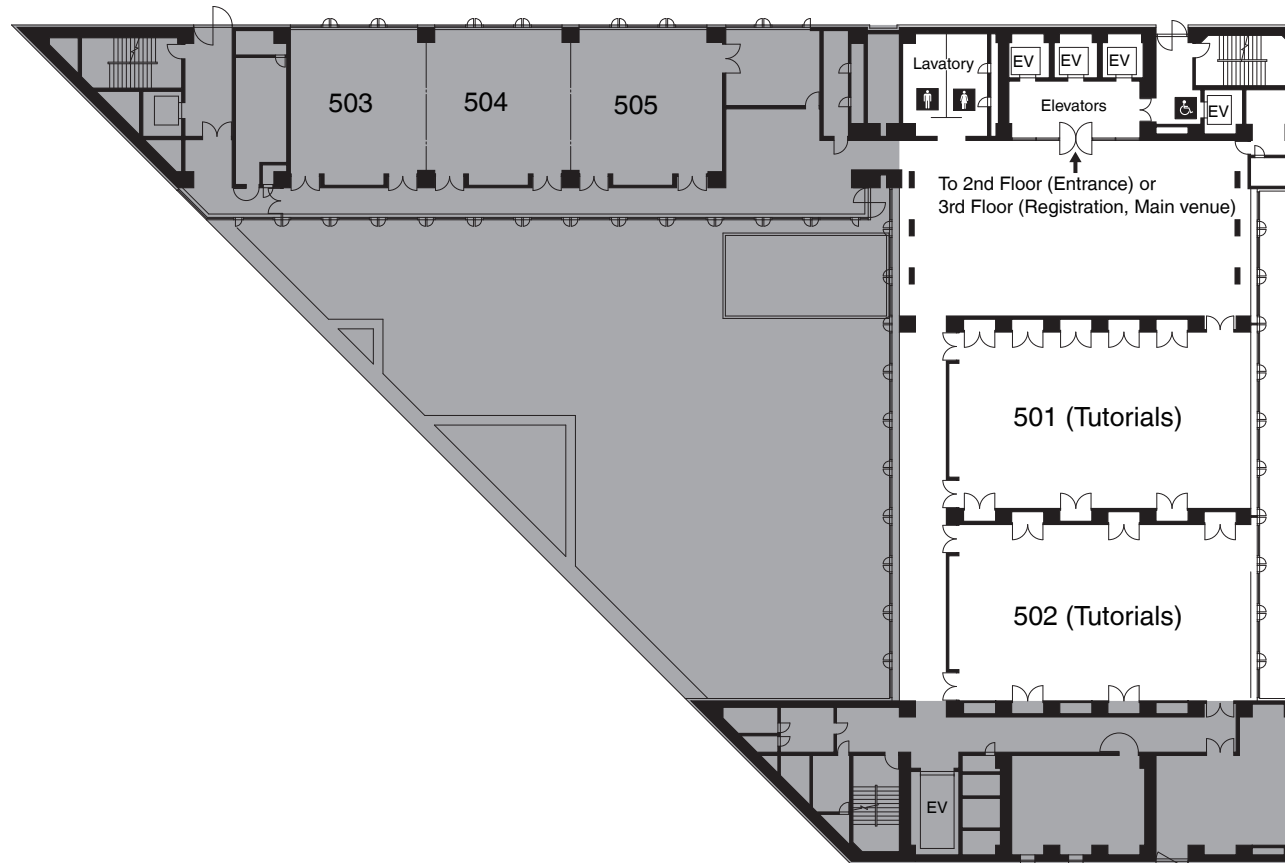

Kobe International Conference Center: 5th Floor

10th International Society for Music Information Retrieval Conference
Kobe, Japan
October 26-30, 2009